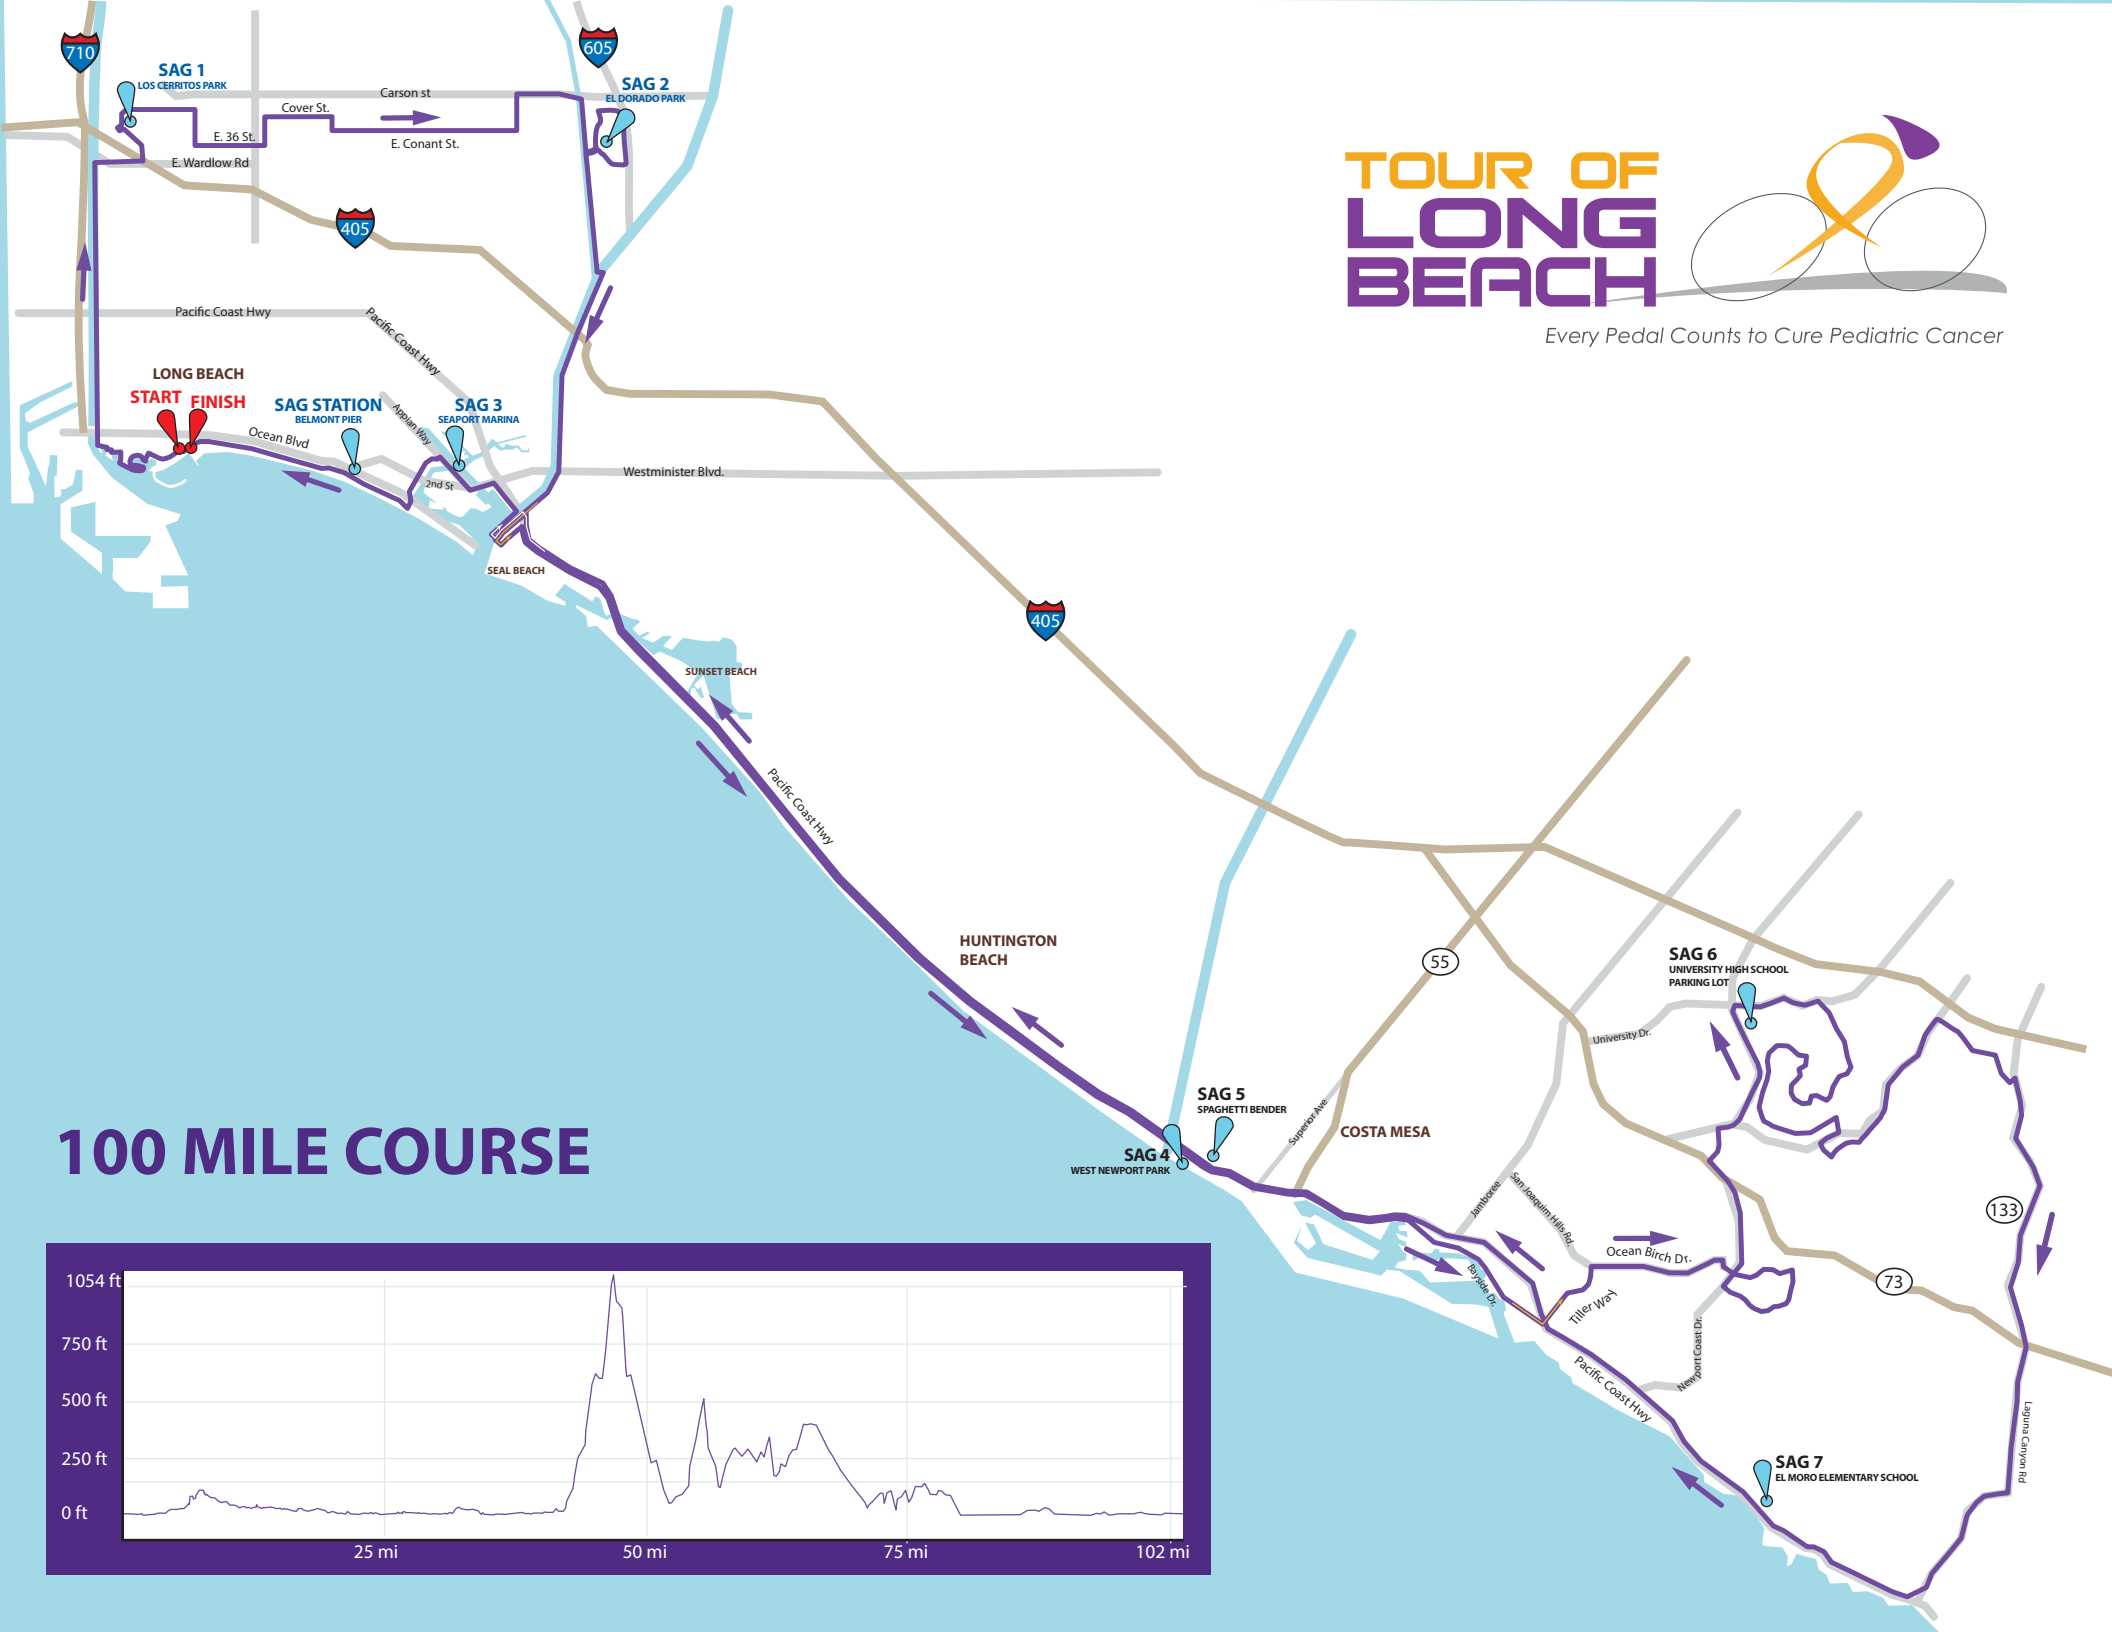

TOUR OF LONG BEACH

Every Pedal Counts to Cure Pediatric Cancer

100 MILE COURSE